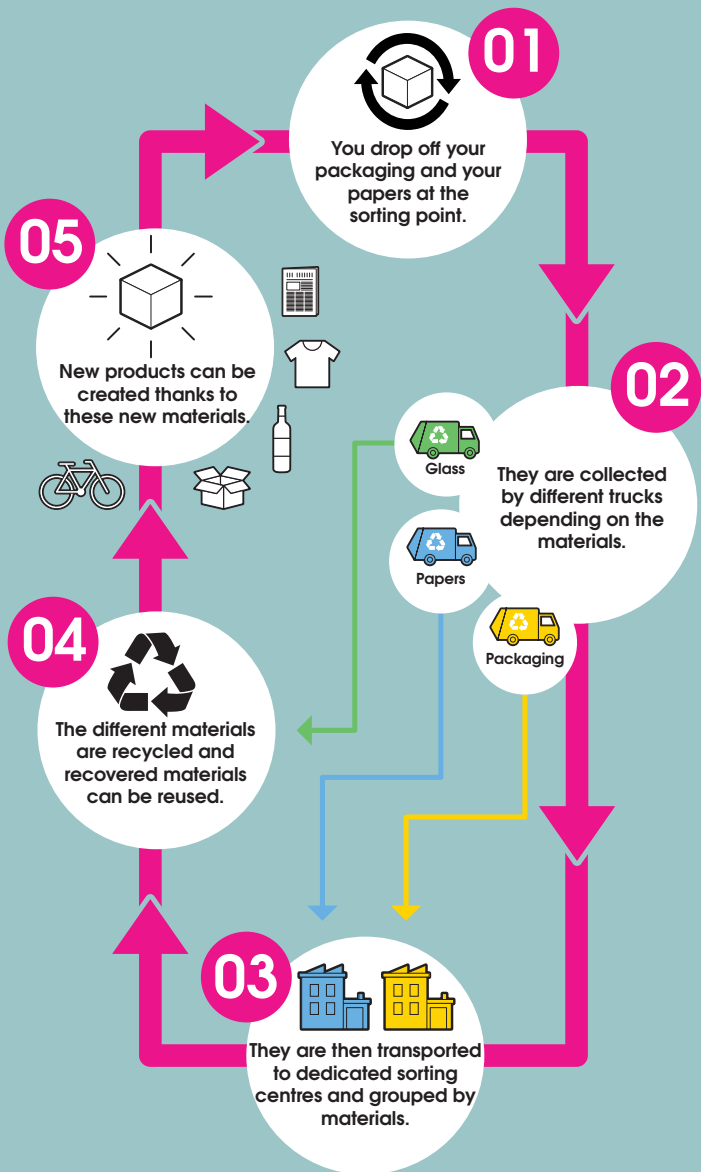

WASTE SORTING GUIDE

for individuals

In English

2023

VALUE YOUR WASTE

Everyone has the right to a
second chance !

THE RECYCLING LOOP

Sorting is creating value!

9

HOUSEHOLD WASTE

10

TEXTILES

12

RECOVERY CENTRES

13

RECYCLING CENTRES

ORGANIC WASTE

Food scraps

Paper towels

Tea bags

Filters and coffee

Pieces of bread

Put a paper in the bottom
of your organic bucket

Collect free compost from
the recycling centres!

etc.

All household waste that
you cannot sort, recycle it in other
channels

To be deposited in:

Gray bin

Gray bag

Voluntary drop-off point

IT IS FORBIDDEN TO PUT THE FOLLOWING IN THE HOUSEHOLD WASTE!

Waste from health care activities with infectious risks